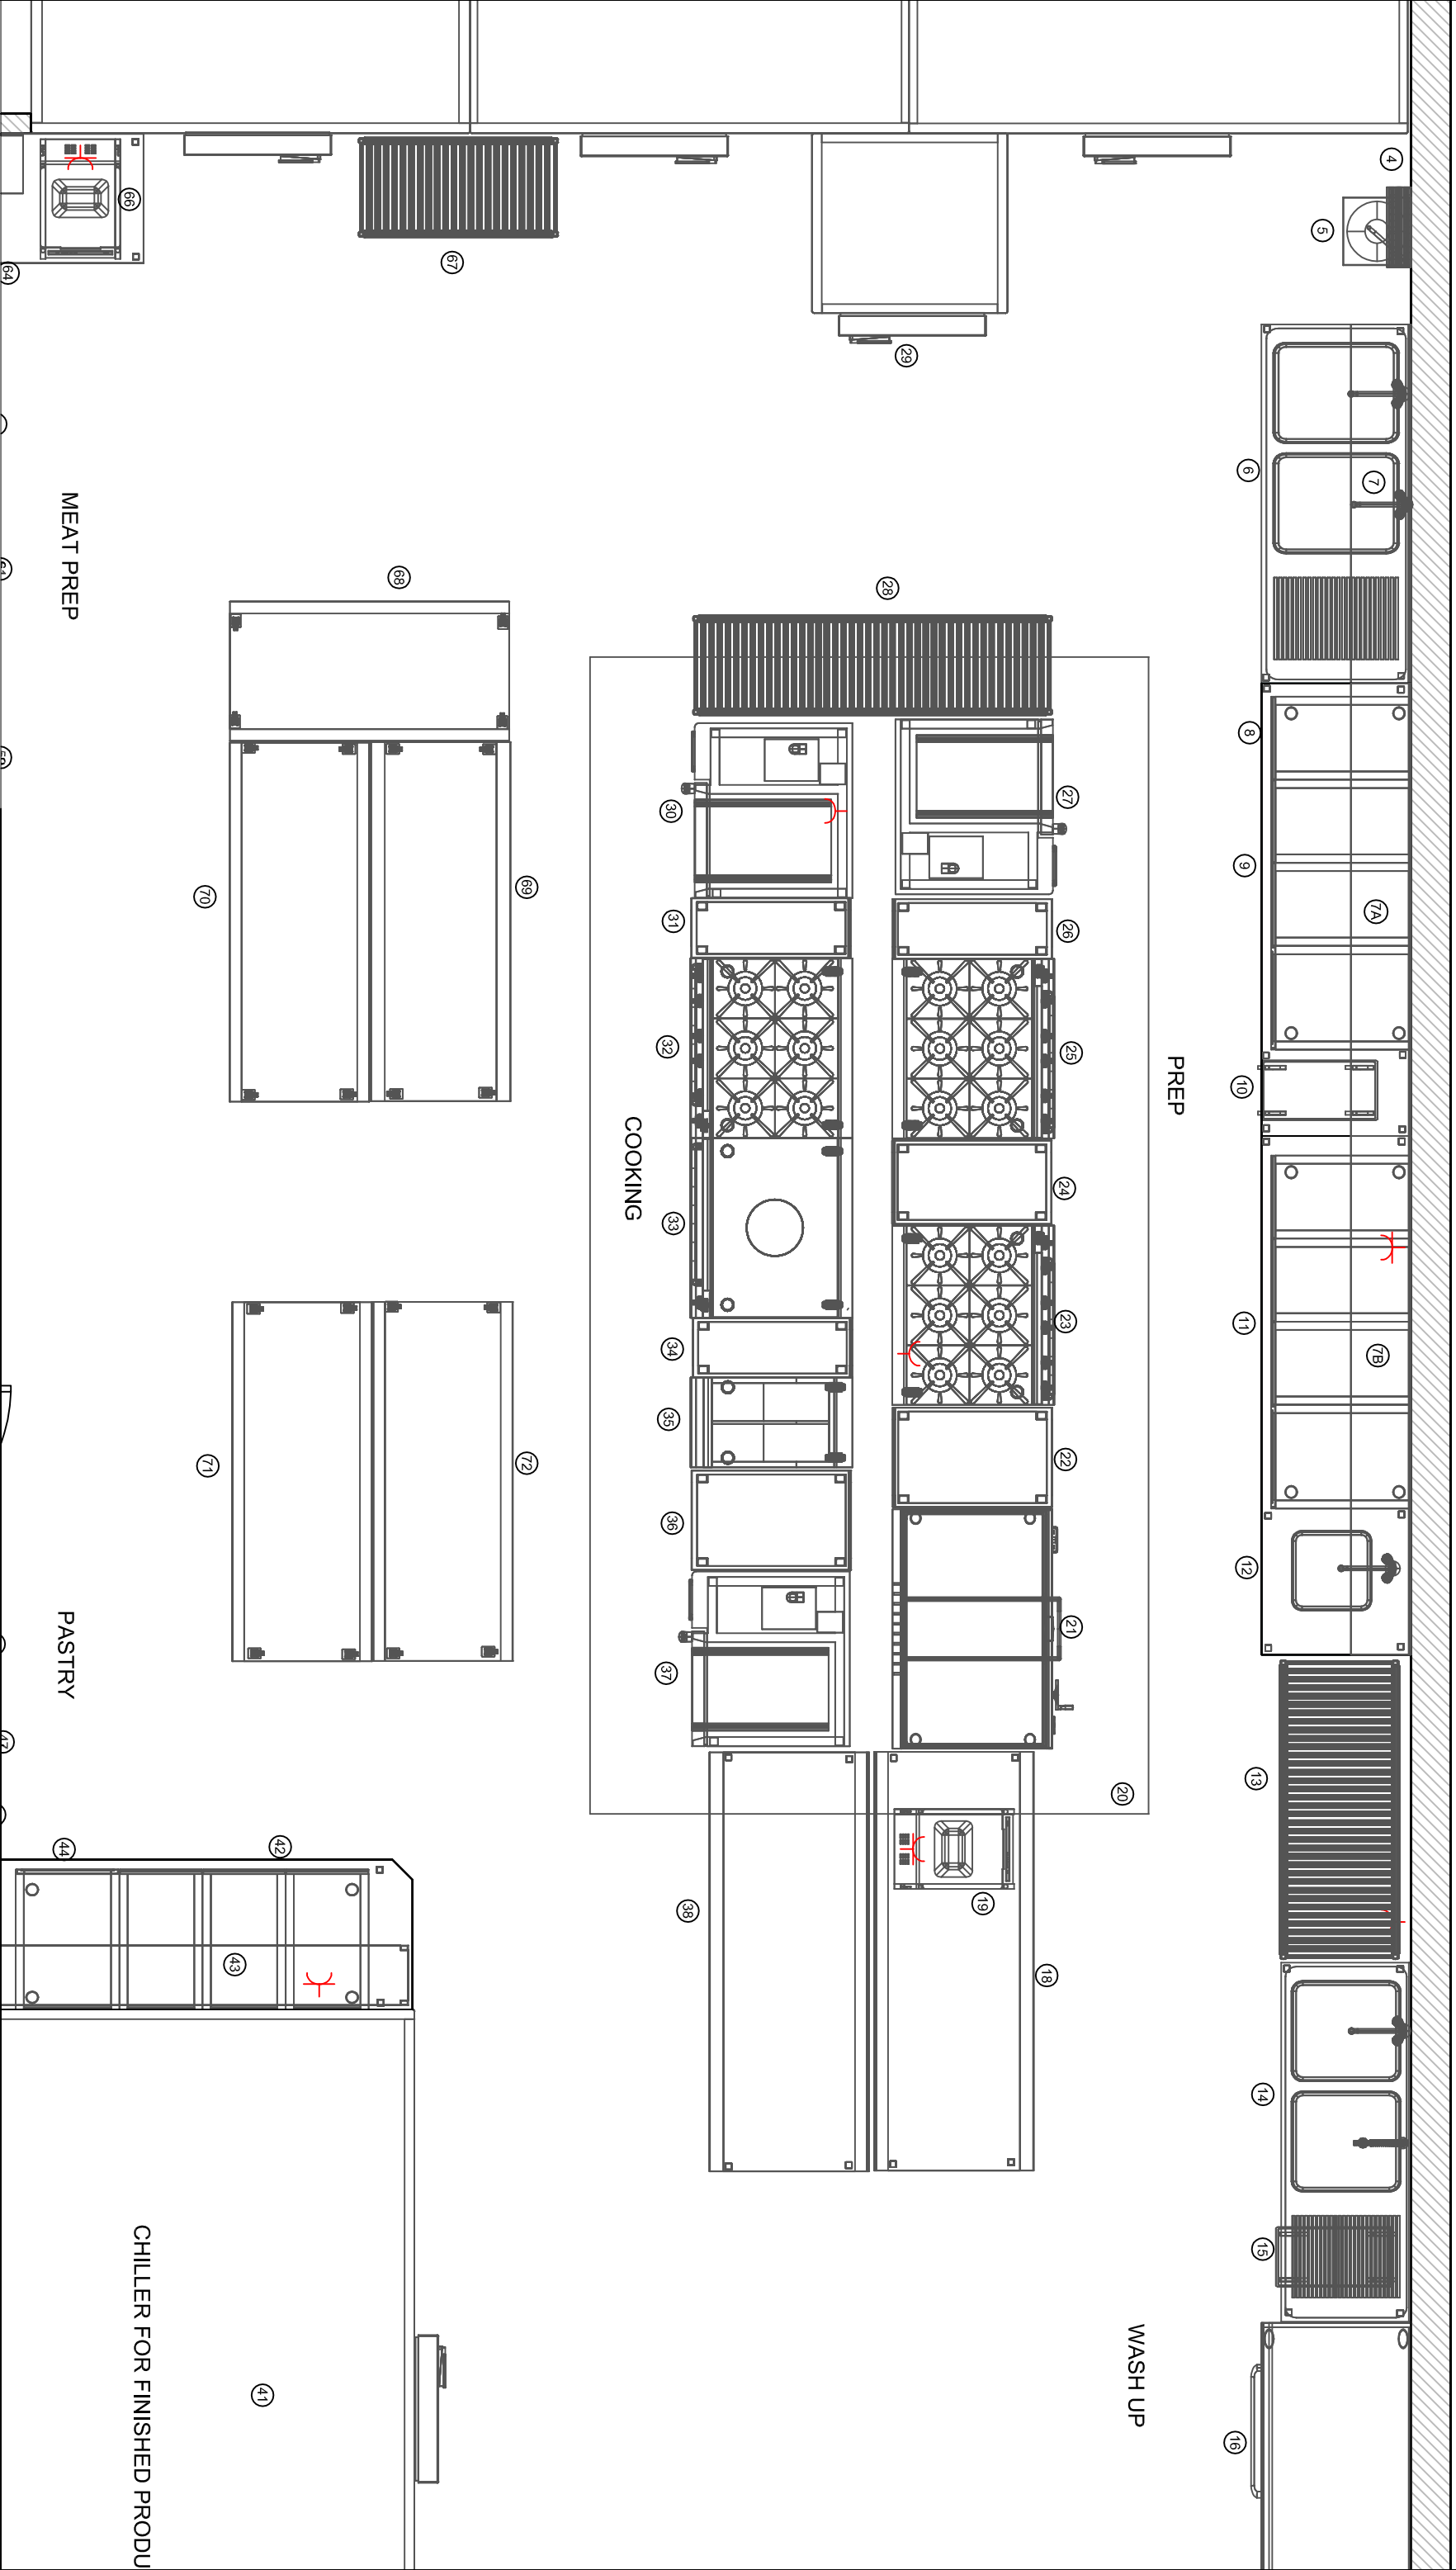

ISLAND STYLE COOKING SUITE

Designed For: Lee Harris
 Job Address: CPU KITCHEN
 Designed By: Caterplan Solutions
 Drawn By: DS
 Scale: NTS@A1

Job No: _____
 Date: 11/09/2017
 Revisions: _____

THIS IS AN ORIGINAL DESIGN AND
 MUST NOT BE RELEASED OR
 COPIED UNLESS APPLICABLE FEE
 HAS BEEN PAID OR JOB
 ORDER PLACED

ALL DIMENSIONS & SIZE
 DESIGNATIONS GIVEN ARE SUBJECT
 TO VERIFICATION ON JOB SITE
 AND ADJUSTMENT TO FIT
 JOB CONDITIONS