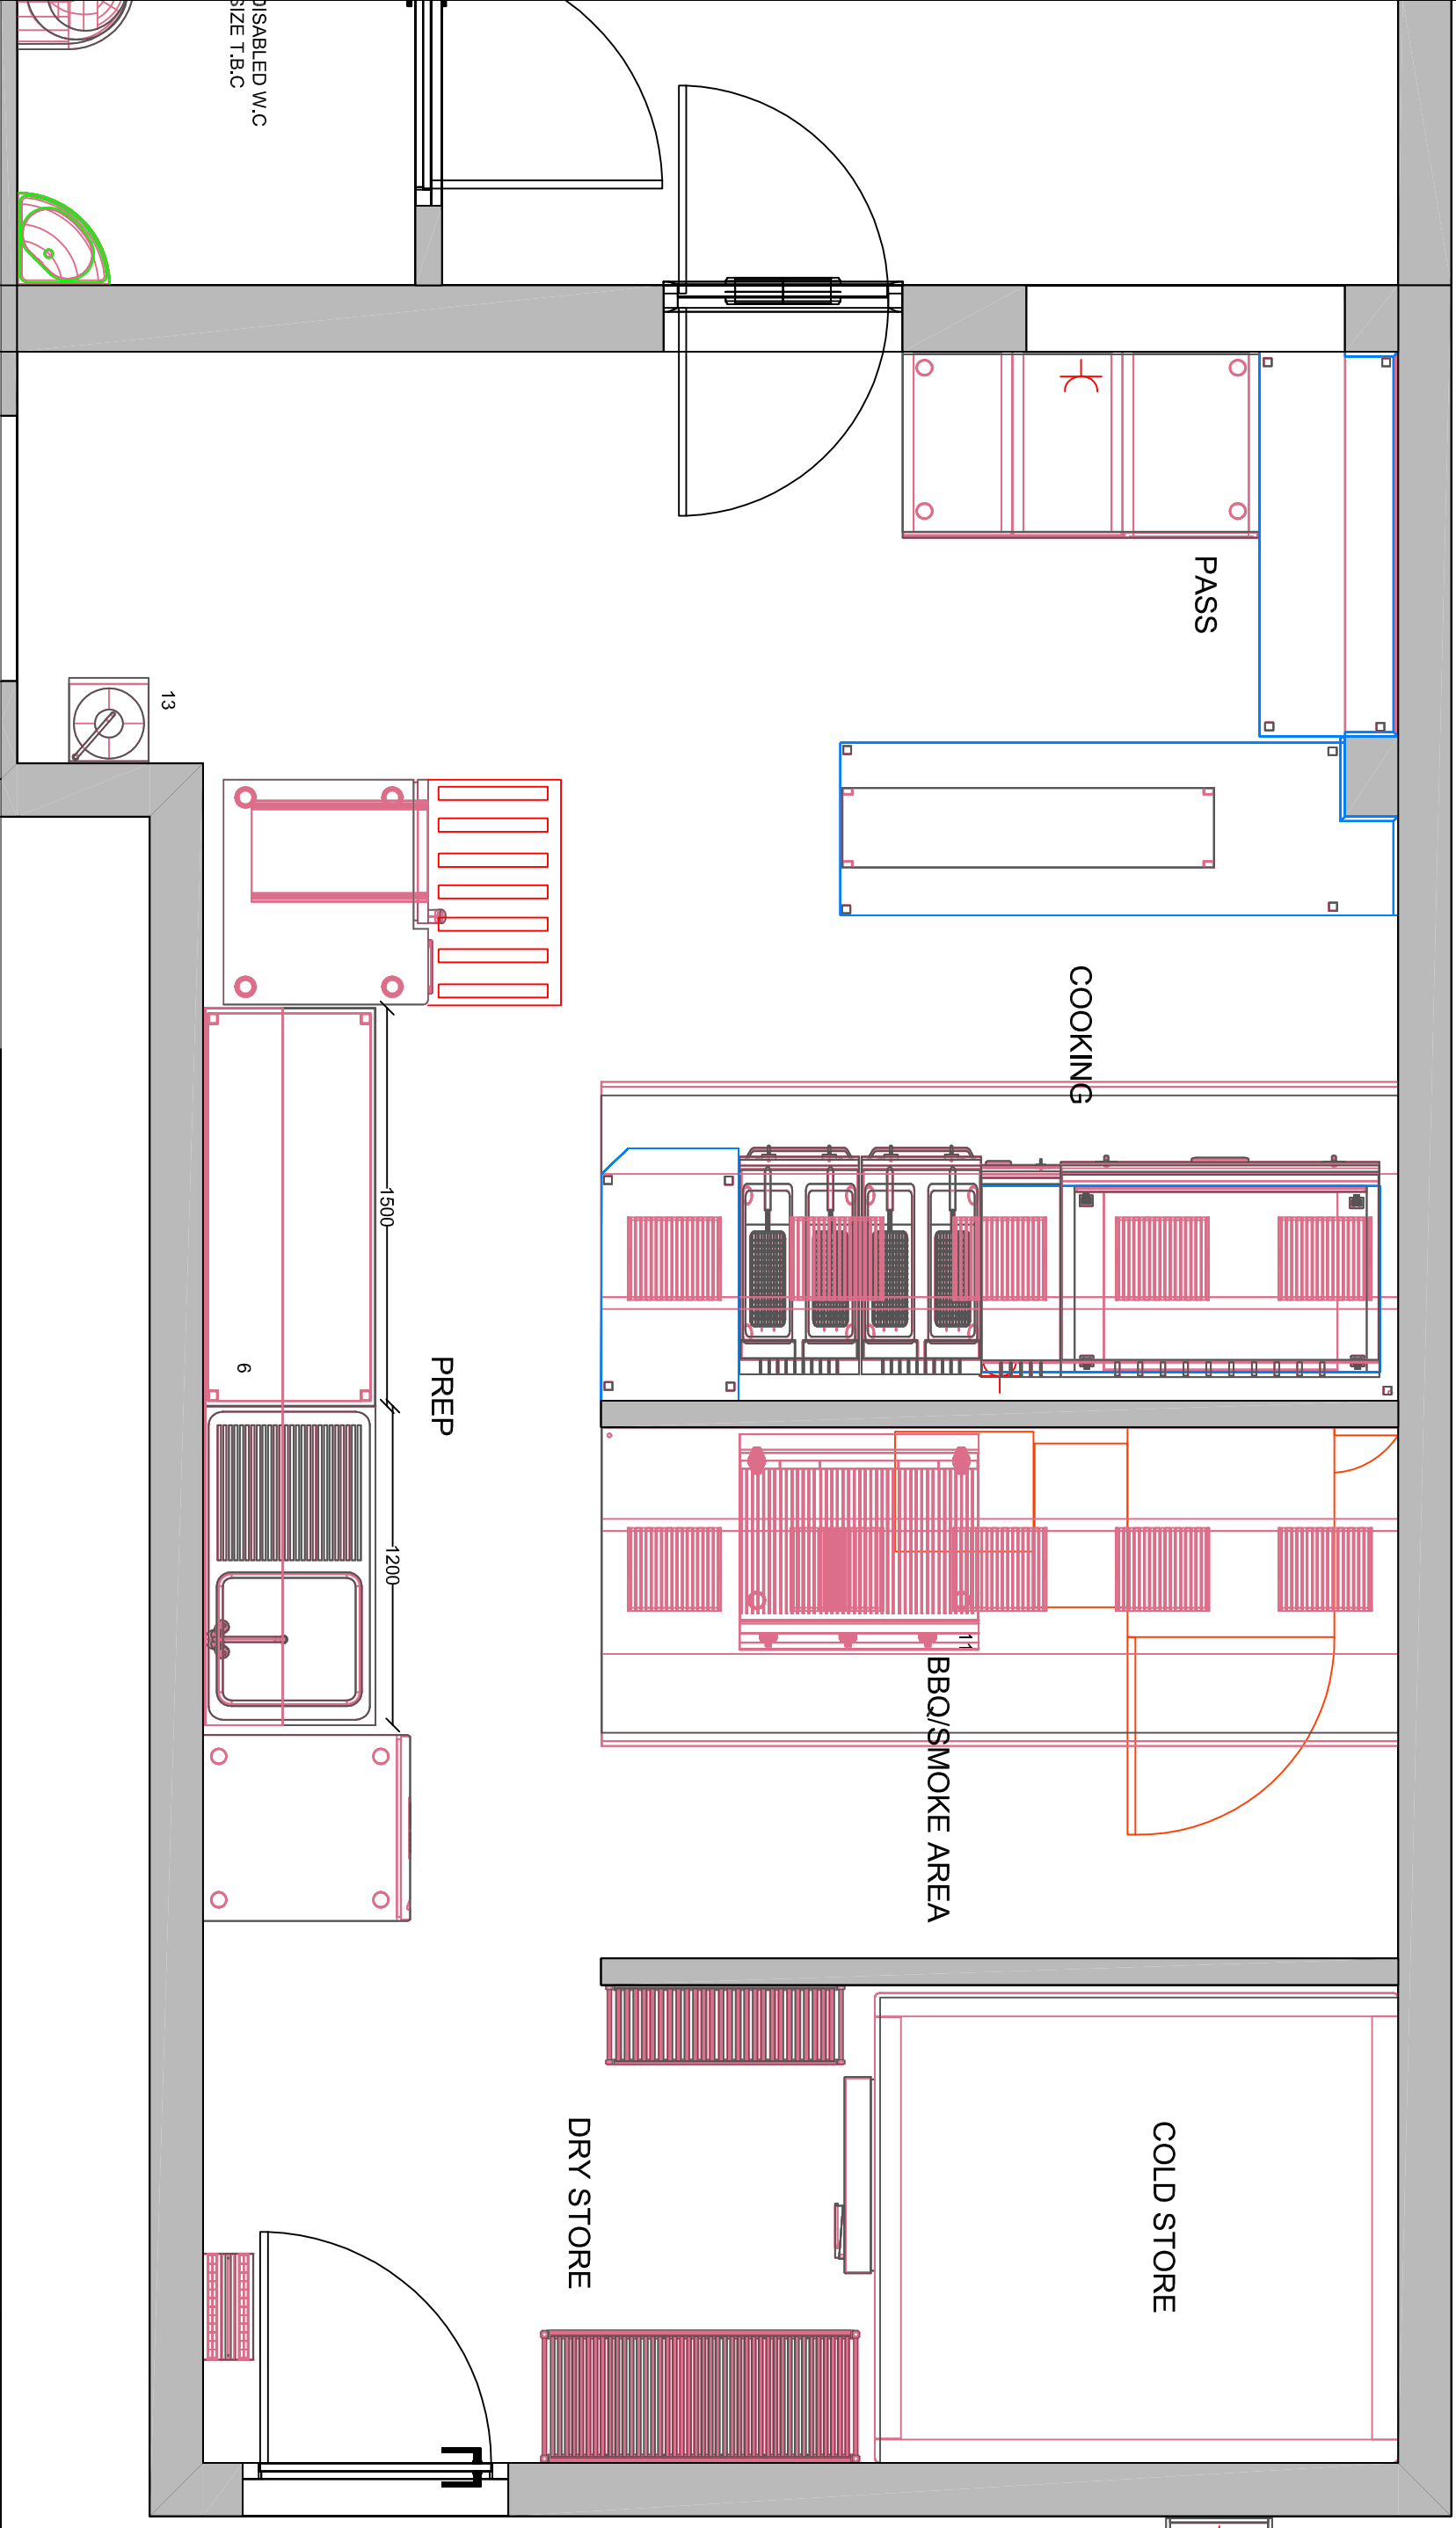

# PENINSULAR COOKING SUITE

Designed For: Peter Curtis

Job Address: Burger & Smoke House

Designed By: Caterplan Solutions

Drawn By: LB

Scale: N.T.S

Job No: \_\_\_\_\_

Date: 21/06/2016

Revisions: A

THIS IS AN ORIGINAL DESIGN AND MUST NOT BE RELEASED OR COPIED UNLESS APPLICABLE FEE HAS BEEN PAID OR JOB ORDER PLACED

ALL DIMENSIONS TO VERIFICATION AND ADJUSTMENT JOB